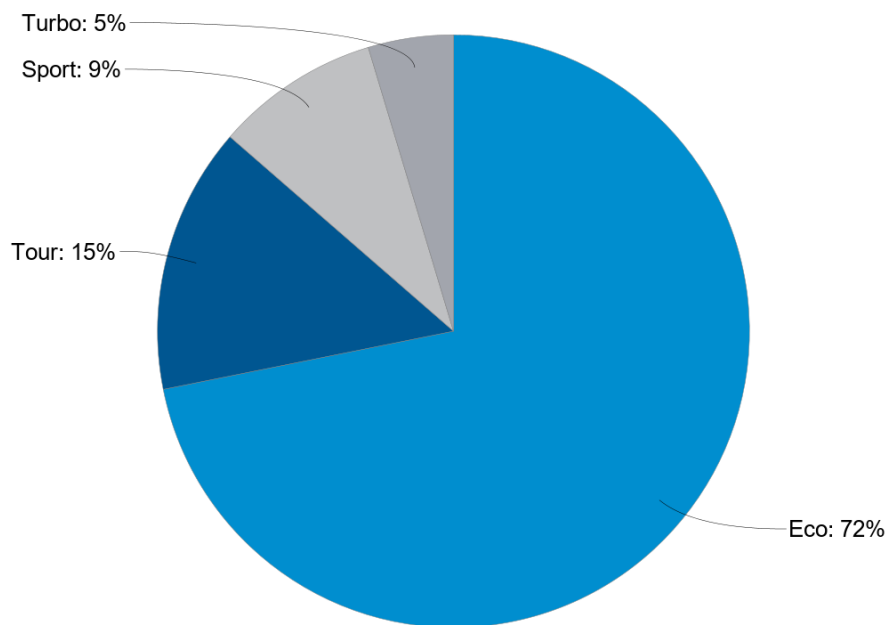

Distance in Turbo mode (with assistance)	0.9 km
Distance in Sport mode (with assistance)	1.7 km
Distance in Tour mode (with assistance)	2.9 km
Distance in Eco mode (with assistance)	33.7 km
Distance without assistance	23.7 km
Energy consumption	6.4 Wh/km
Bike information	
eBike product line	Performance Line CX
eBike Type	Cruise
max. speed for assistance	25 km/h
Model year	MY20
eShift	
Automatic shifting	Disabled
Automatic downshifting	Disabled
Drive off gear	0

Energy consumed by motor (classified according to assistance mode)